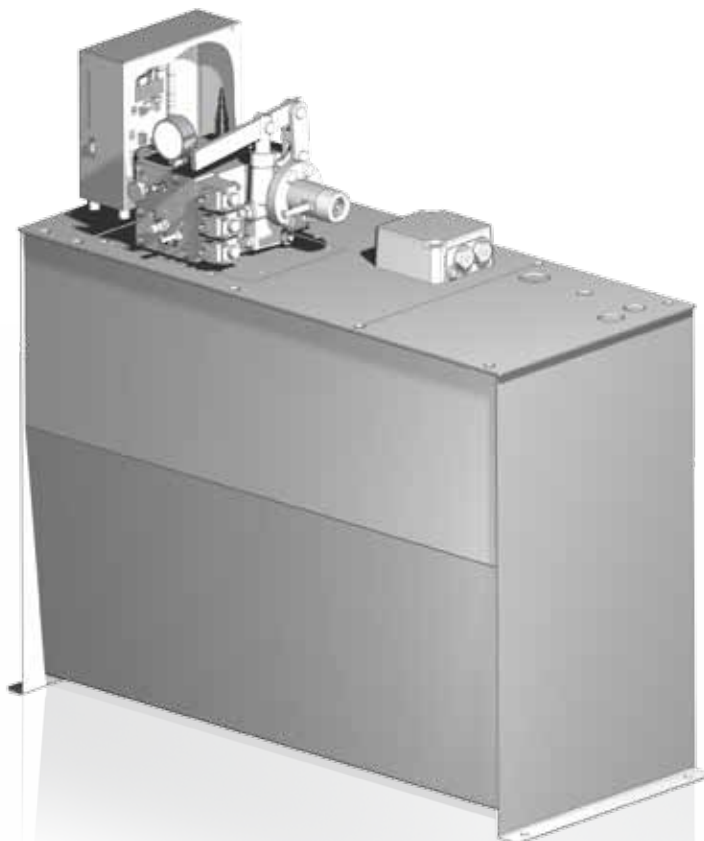

Power unit with controlled valve AZRS

- » extreme drive comfort independent of load and temperature
- » simple setting of drive parameters in absolute values
- » excellent drive performance with a minimum of one-way trips
- » robust components ensure long service life of the drive